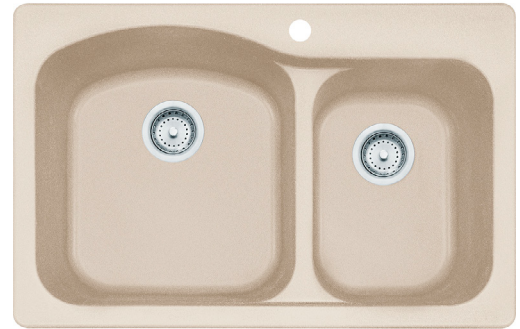

GRAVITY

GRANITE 33" DOUBLE BOWL SINK Model DIG162F91

The beauty of granite offsets the subtly curved design of Gravity to create a sink that adds an attractive element to your kitchen. Durable and hygienic, it's perfect for the family kitchen.

FEATURES

- Sanitized technology reduces odors and ensures safe protection against bacteria and mildew in your sink.
- Made from 80% quartz and 20% hard acrylic resin, granite sinks are durable, resistant to scratches, stains and heat
- Whether you prefer a topmount or undermount sink, Gravity offers versatility to suit your style.
- The 9" deep bowl easily accommodates large cookware to tackle your biggest kitchen tasks.

TECHNICAL FEATURES

Overall Sink Size (OD)	33" x 22"
Bowl Size (ID)	29 3/4" x 18 3/4" x 16 1/2"
Bowl Depth (ID)	9" / 8"
Corner Radius	75mm
Minimum Cabinet Size	36"
Installation Type	Dual Mount
Weight	42 lbs
Warranty	Limited Lifetime

AVAILABLE FINISHES

DIG62F91-CHA		Champagne
DIG62F911-ONY		Onyx
DIG62F91-MOC		Mocha
DIG62F91-GRA		Graphite
DIG62F91-PWT		Polar White
DIG62F91-SHG		Stone Grey

OPTIONAL ACCESSORIES

Bottom Grid	BDGIS150 / BGDIL150

Product Image