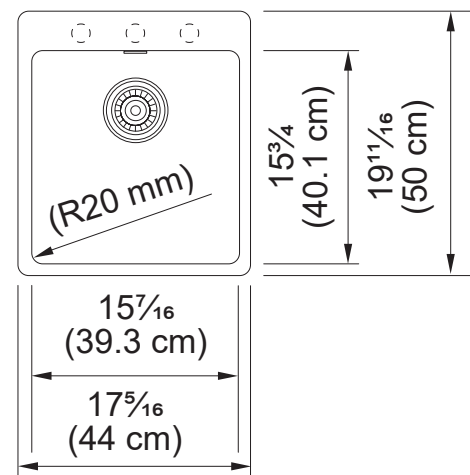

MARIS

GRANITE 17" SINGLE BOWL SINK MAG61015

TECHNICAL FEATURES

Overall Sink Size (OD)	17 ⁵ / ₁₆ " x 19 ¹¹ / ₁₆ "
Bowl Size (ID)	15 ⁷ / ₁₆ " x 15 ³ / ₄ "
Bowl Depth (ID)	7 ⁷ / ₈ "
Corner Radius	20mm
Minimum Cabinet Size	18" TM / 21" UM
Installation Type	Dual Mount
Weight	22 lbs.
Warranty	Limited Lifetime

Product Image

Dimensional Drawing

3 pre-scored holes for faucet and accessories