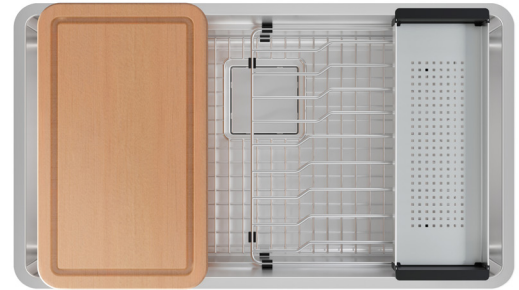

PESCARA

STAINLESS STEEL 33" WORKCENTER SINK PTX110-31-WKC

FEATURES

- Workcenter includes bottom grid, shelf grid, colander, cutting board, strainer assembly and drain cover.
- Integrated ledge system supports accessories and turns the sink into an ergonomic workstation.
- Removable drain cover conceals the drain for a seamless bowl surface.
- Sound dampening pads and spray coat reduce excess noise from running water and disposal vibration.

TECHNICAL FEATURES

Overall Sink Size (OD)	32½" x 18 ⅞"
Bowl Size (ID)	31" x 17"
Bowl Depth (ID)	9 ½"
Corner Radius	20mm
Minimum Cabinet Size	36"
Installation Type	Undermount with 3mm Reveal
Sound Dampening	Sound Pad
Material	18 Gauge
Weight	38 lbs.
Warranty	Limited Lifetime

FINISH

INCLUDED ACCESSORIES

Bottom Grid PT31-36S 112.0491.340	Shelf Grid PT14-31S 112.0490.011	Cutting Board PT-41S 112.0527.413
Colander PE-70S 112.0334.171	Drain Cover PKGCVR 112.0395.171	Strainer Assembly 1145 112.0055.508

OPTIONAL ACCESSORIES

Roller Mat UV-36RM 112.0391.220	Cutting Board PT-40S 112.0355.965	Cutting Mat SP-40S 112.0342.598

Stainless Polish
903
112.0039.150

Product Image